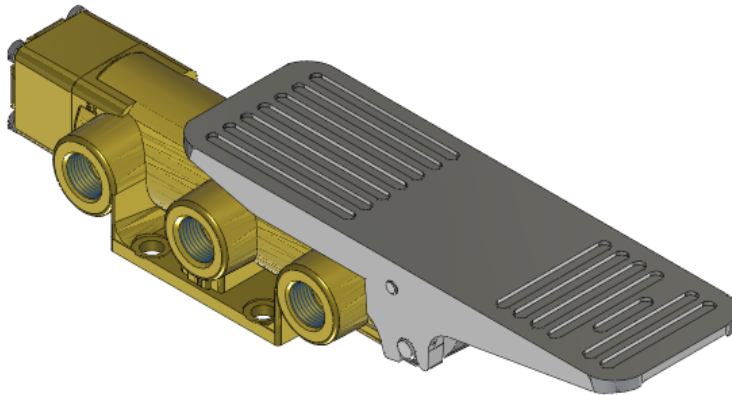

# Valve, 4-Way, Brass

VZT-4402

## Specifications

---

Actuation	Foot Treadle   Detent
Function	4-way, 2-pos
Port Size	Body Ported, 3/8" NPT
Valve Pressure Range (PSI)	VAC-200 psi
Valve Pressure Range (BAR)	VAC-13.8 bar
Primary Flow	3.4 Cv
Media	Air - Inert Gas, Natural Gas
Temperature Range (F)	5°F to 200°F
Temperature Range (C)	-15°C to 93°C
Body & Internal Parts	Brass
Weight	5.320000