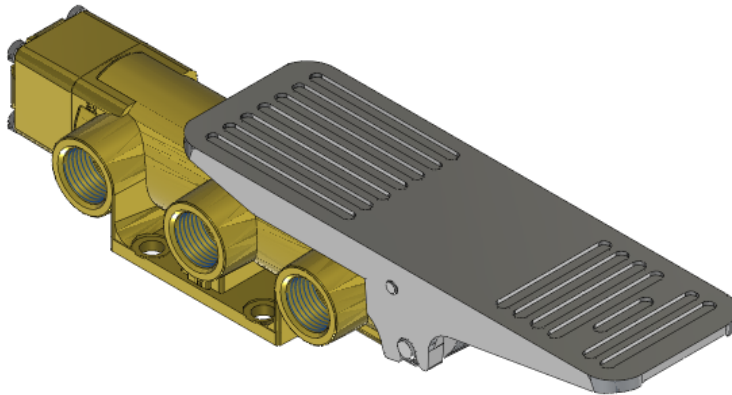

22 Spring Valley Rd.
Paramus, NJ 07652
(201) 843-2400
sales@versa-valves.com

Valve, 4-Way, Brass

VZT-4502

Specifications

Actuation	Foot Treadle Detent
Function	4-way, 2-pos
Port Size	Body Ported, 1/2" NPT
Valve Pressure Range (PSI)	VAC-200 psi
Valve Pressure Range (BAR)	VAC-13.8 bar
Primary Flow	4.0 Cv
Media	Air - Inert Gas, Natural Gas
Temperature Range (F)	5°F to 200°F
Temperature Range (C)	-15°C to 93°C
Body & Internal Parts	Brass
Weight	5.120000